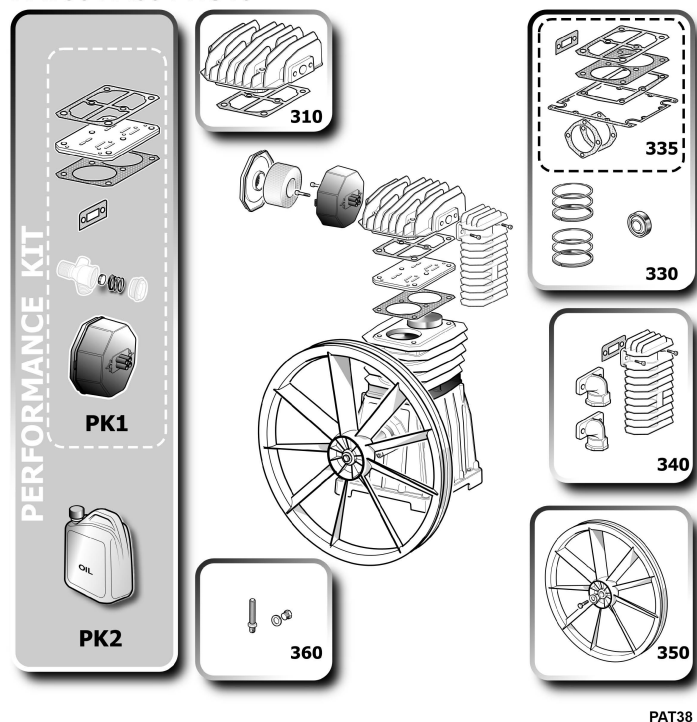

## Information

Item 4116024166 Description ABAC PRO A39B 200 CT4

## Part

Nr.	Item	Description	End	Q.ty
099	4116090298	Pump		1.00 PC
099	4116090298	Pump	30/12/40	1.00 PC
102	6214347800	Wheel kit	20/04/12	2.00 PC
102	6214347900	Wheel kit		2.00 PC
103	2236105333	Pivot wheel - Foot		2.00 PC
103	6214344500	Pivot wheel - Foot	20/04/12	1.00 PC
104	6214343600	Handle		1.00 PC
105	2236110537	Non return valve		1.00 PC
106	6210717800	Tap	16/07/12	1.00 PC

## Part

Nr.	Item	Description	End	Q.ty
310	2901325044	Cylinder head kit		1.00 PC
310	2901325044	Cylinder head kit	30/12/40	1.00 PC
330	2901325046	Upgrade kit		1.00 PC
330	2901325046	Upgrade kit	30/12/40	1.00 PC
335	2901325045	Joints kit		1.00 PC
335	2901325045	Joints kit	30/12/40	1.00 PC
340	2901325047	Aftercooler kit		1.00 PC
340	2901325047	Aftercooler kit	30/12/40	1.00 PC
350	2901325050	Flywheel kit		1.00 PC